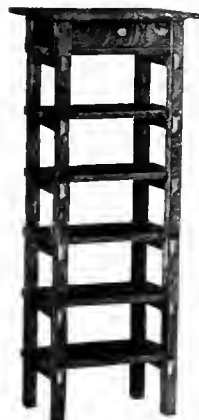

Magazine Rack No. 553.

Maple, Imitation Quartered Oak, Golden Wax and Weathered.
13x18 in. Top. 47 in. High.
Weight 70 lbs. Price $8.00.